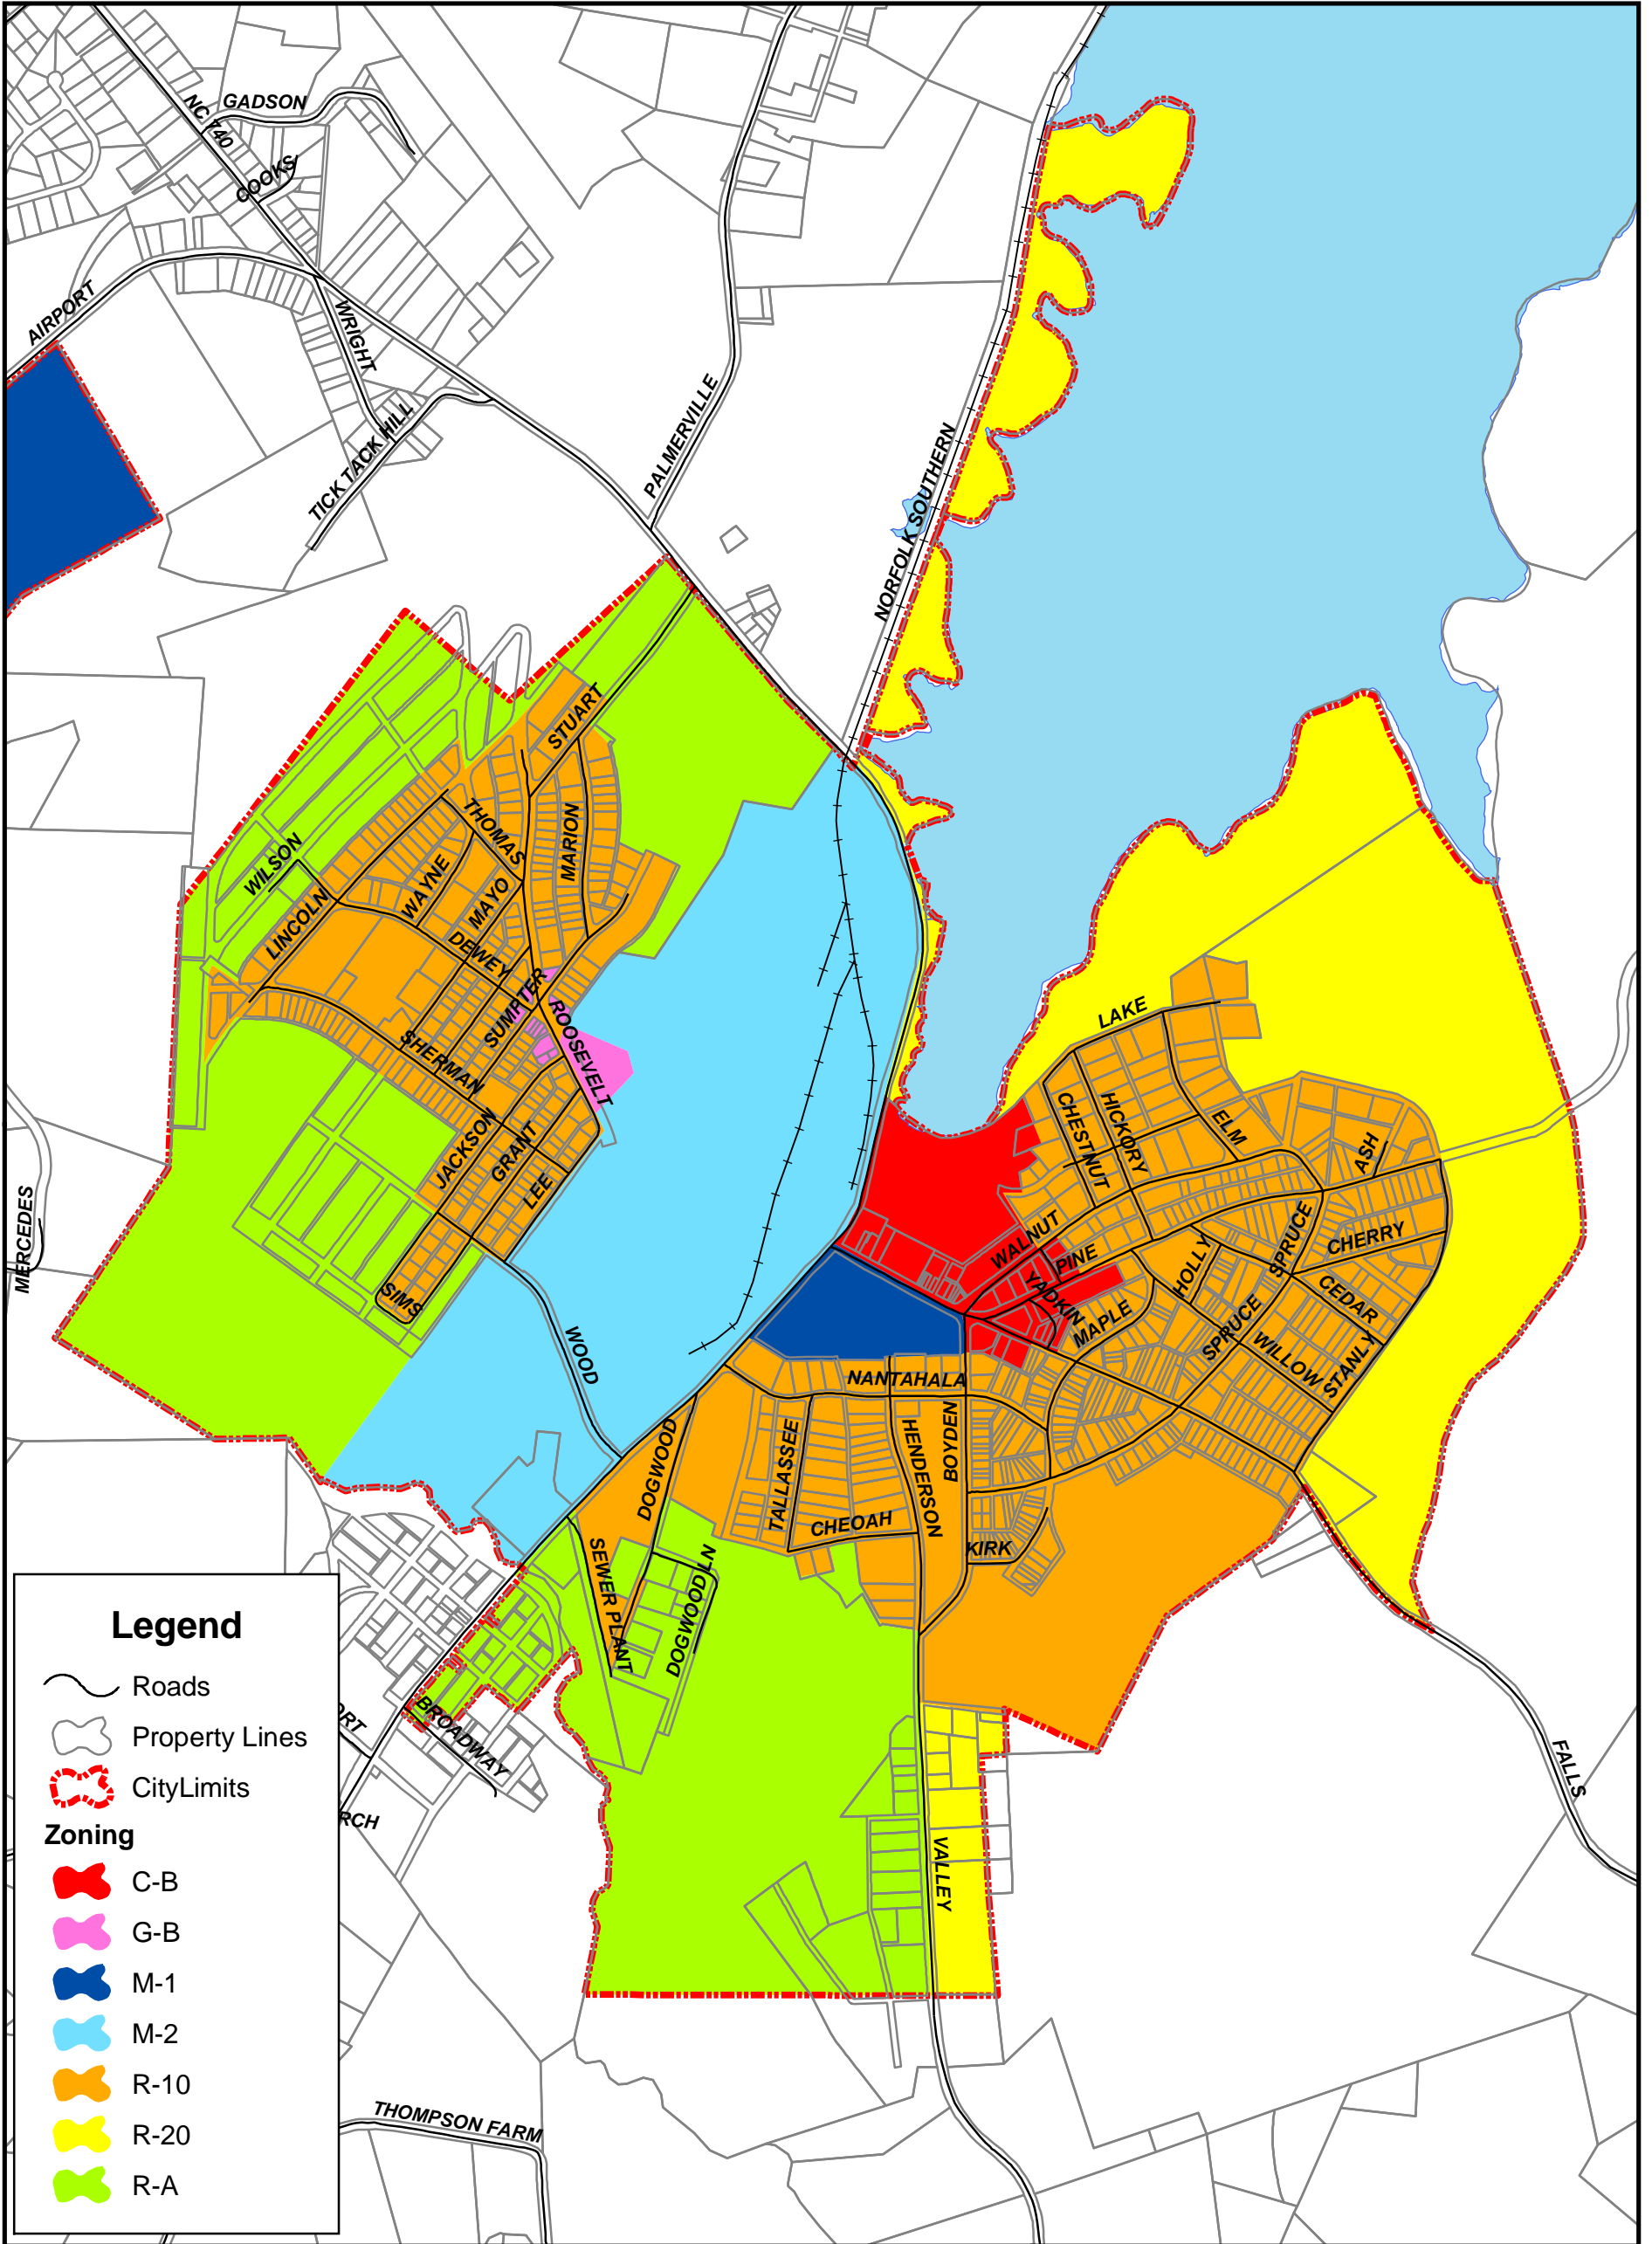

TOWN OF BADIN -- ZONING

MARCH 06, 2007

Legend

- Roads
- Property Lines
- City Limits
- Zoning**
- C-B
- G-B
- M-1
- M-2
- R-10
- R-20
- R-A

0 1,000 2,000 Feet

MAP PRODUCED BY THE STANLY COUNTY MAPPING/GIS DEPARTMENT